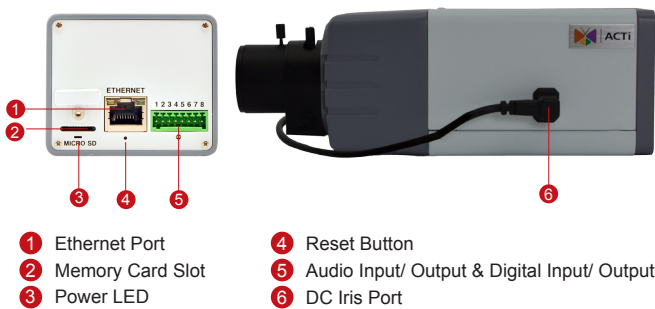

E22VA

5MP Box with D/N,
Basic WDR, Vari-focal Lens

- 5 Megapixel with 1080p
- Day & Night
- Vari-focal Lens with f2.8-12mm / F1.4, DC Iris
- Basic WDR (74 dB)
- 30 fps at 1280 x 720

PHOTO INDICATION

DIMENSION DIAGRAM

Camera Bracket		
PMAX-1100		Ceiling bracket for indoor box or bullet cameras, ivory
PMAX-1104		Ceiling bracket for indoor box or bullet cameras, gray

PRODUCT SPECIFICATION**E22VA****• Device**

Device Type	Box Camera
Image Sensor	Progressive Scan CMOS
Sensor Size	1/3.2"
Day / Night	Yes
Superior Low Light Sensitivity	No
Minimum Illumination	Color: 0.1 lux at F1.4 (30 IRE, 2400°K); B/W: 0.05 lux at F1.4 (30 IRE, 2400°K)
Color to B/W Switch	ISP based switch; Configurable
Mechanical IR Cut Filter	Yes
IR Sensitivity Range	700 - 1100 nm
IR LED	No
Electronic Shutter	1/5 ~ 1/2,000 sec (manual mode); 1/5 ~ 1/10,000 sec (auto mode)

• Lens

Focal Length / Aperture	Vari-focal, f2.8-12 mm / F1.4
Iris	DC iris
Focus	Manual focus
Lens Mount	CS mount (interchangeable lens)
Horizontal Viewing Angle	70.9° - 29.2°

• Video

Compression	H.264 HP, MJPEG
Max. Frame Rate vs. Resolution	15fps at 2592x1944; 15 fps at 2048x1536; 30 fps at 1920 x 1080; 30 fps at 1280 x 720; 30 fps at 640 x 480; 15 fps at 320 x 240
Multi-Streaming	Simultaneous dual streams based on two configurations
Bit Rate	28 Kbps - 6 Mbps (per stream)
Bit Rate Mode	Constant, Variable
Image Enhancement	Basic WDR (74 dB); White balance: automatic, hold, and manual; Brightness; Contrast; Sharpness(auto); Auto gain control; Digital noise reduction; Flickerless
Privacy Mask	4 configurable regions
Text Overlay	User defined text on video
Image Orientation	Image flip and mirror