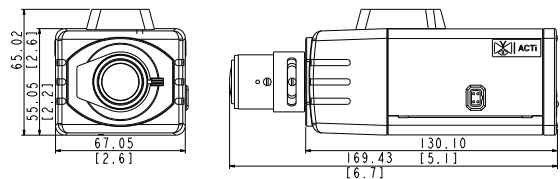

E22VA

5MP Box with D/N,
Basic WDR, Vari-focal Lens

- 5 Megapixel with 1080p
- Day & Night
- Vari-focal Lens with f2.8-12mm / F1.4, DC Iris
- Basic WDR (74 dB)
- 30 fps at 1280 x 720

PHOTO INDICATION

DIMENSION DIAGRAM

Unit: mm [inch]

ACCESSORY OPTIONS

Lens		
PLEN-0205		IR Compatible, DC Iris, F1.6, 8 mm - 80 mm, 33.5° - 3.7°

Popular Mounting Solutions		
Corner	PMAX-0202 PMAX-1101 PMAX-0402	
Pole	PMAX-0202 PMAX-1101 PMAX-0503	

• General

Power Source / Consumption	PoE Class 2 (IEEE802.3af) / 4.002W
Weight	438 g (0.965lb)
Dimensions (W x H x D)	67.05 mm x 65.02 mm x 169.43mm (2.6" x 2.6" x 6.7")
Environmental Casing	Optional housing (IP 66 rated)
Starting Temperature	-10°C ~ 50°C (14°F ~ 122°F)
Operating Temperature	-10°C ~ 50°C (14°F ~ 122°F)
Operating Humidity	10% ~ 85% RH
Approvals	CE (EN 55022 Class B, EN 55024), FCC (Part15 Subpart B Class B)