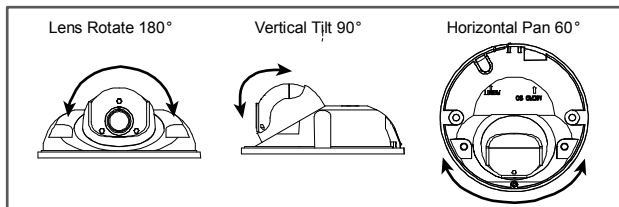

2MP Vandal-Proof Dome IP Camera

FEATURES

- **3-axis** mechanism for flexible ceiling and wall-mount installation

- MicroSD card support (up to 64GB) for **video storage**
- **External alarm I/O device** connection

○ DIMENSIONS

Dimensional tolerance: ± 5 mm