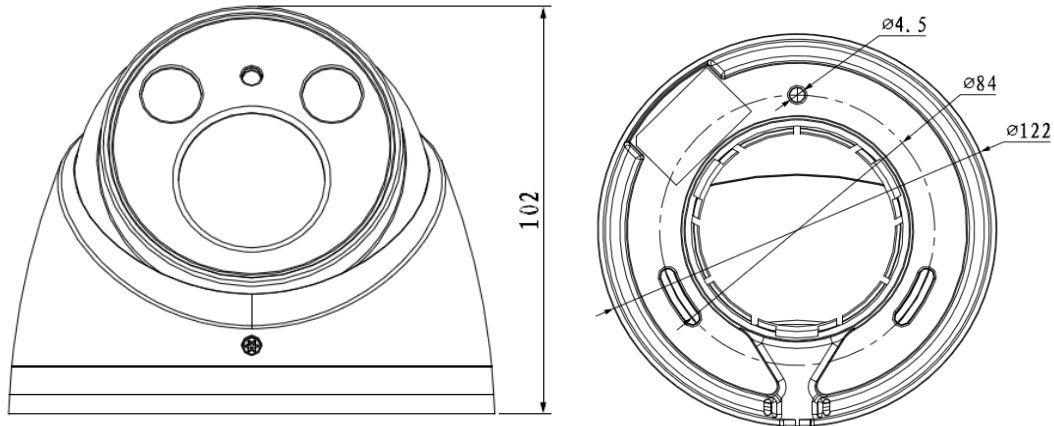

DH-IPC-HDW2120R-Z

Technical Specifications

Model	DH-IPC-HDW2120R-Z	
Camera		
Image Sensor	1/3" 1.3Megapixel progressive scan CMOS	
Effective Pixels	1280(H) × 960(V)	
Scanning System	Progressive	
Electronic Shutter Speed	Auto/Manual, 1/3(4)~1/10000s	
Min. Illumination	0.01Lux/F1.4(Color), 0Lux/F1.4(IR on)	
S/N Ratio	More than 50dB	
Video Output	N/A	
Camera Features		
Max. IR LEDs Length	60m	
Day/Night	Auto(ICR)/Color/B/W	
Backlight Compensation	BLC / HLC / DWDR	
White Balance	Auto/Manual	
Gain Control	Auto/Manual	
Noise Reduction	3D	
Privacy Masking	Up to 4 areas	
Lens		
Focal Length	2.7mm~12mm	
Max Aperture	F1.4	
Focus Control	Auto	
Angle of View	H: 90°~29°	
Lens Type	Motorized lens	
Mount Type	Board-in Type	
Video		
Compression	H.264/ H.264H/ H.264B/ MJPEG	
Resolution	1.3M(1280x960)/720P(1280×720)/ D1(704×576/704×480) / CIF(352×288/352×240)	
Frame Rate	Main Stream	1.3M/720P(1 ~ 25/30fps)
	Sub Stream	D1/CIF(1 ~ 25/30fps)
Bit Rate	H.264: 16K ~ 10Mbps	
Audio		
Compression	N/A	
Interface	N/A	
Smart Function		
Smart detection	Tripwire	
	Intrusion	
	Scene change	
	Face detect	
Network		
Ethernet	RJ-45 (10/100Base-T)	
Wi-Fi	N/A	

DH-IPC-HDW2120R-Z

Protocol	IPv4/IPv6, HTTP, HTTPS, SSL, TCP/IP, UDP, UPnP, ICMP, IGMP, SNMP, RTSP, RTP, SMTP, NTP, DHCP, DNS, PPPOE, DDNS, FTP, IP Filter, QoS, Bonjour
Compatibility	ONVIF,PSIA,CGI
Max. User Access	20 users
Smart Phone	iPhone, iPad, Android, Windows Phone
Auxiliary Interface	
Memory Slot	N/A
RS485	N/A
Alarm	N/A
PIR Sensor Range	N/A
General	
Power Supply	DC12V, PoE (802.3af)
Power Consumption	Max 7.5W
Working Environment	-30°C~+60°C, Less than 95% RH
Ingress Protection	IP66
Vandal Resistance	N/A
Dimensions	Φ122mm x 102mm
Weight	0.55Kg

DH-IPC-HDW2120R-Z

Dimensions (mm)

Dahua Technology Co., Ltd.

1187BinAn Road, Binjiang District, Hangzhou, China

Tel: +86-571-87688883

Fax: +86-571-87688815

Email:overseas@dahuatech.com

www.dahuatech.com