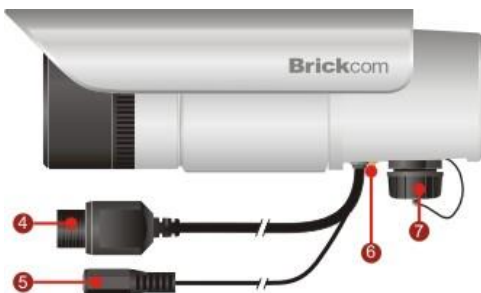

Photo Indication & Dimension Diagram

v5