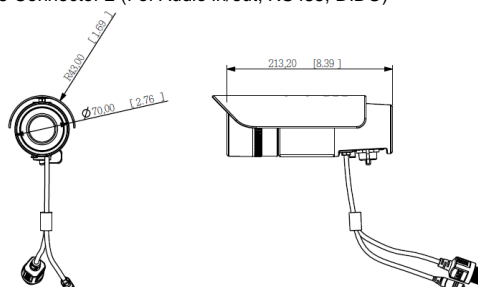

Photo Indication & Dimension Diagram

v5