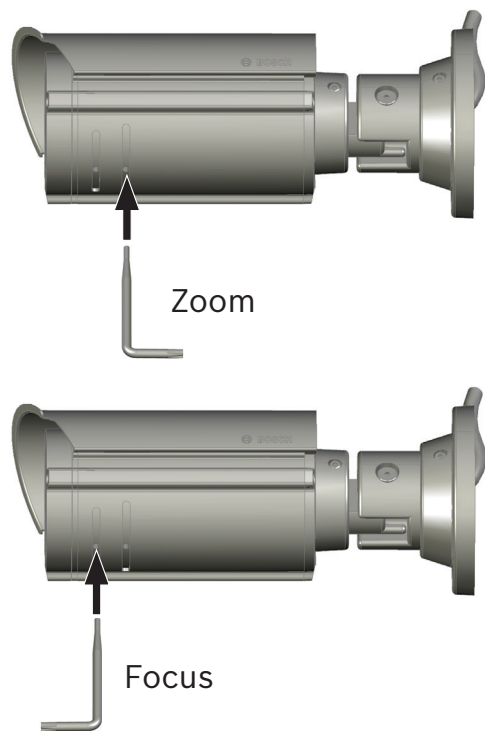

IP Camera 200 Series - Quick Install

NTC-255-PI

This equipment is only to be connected to PoE networks without routing to outside plant

5

TV out

6

Zoom - Focus

7

Bosch Video Client

8

Wizard

Default IP: 192.168.0.1