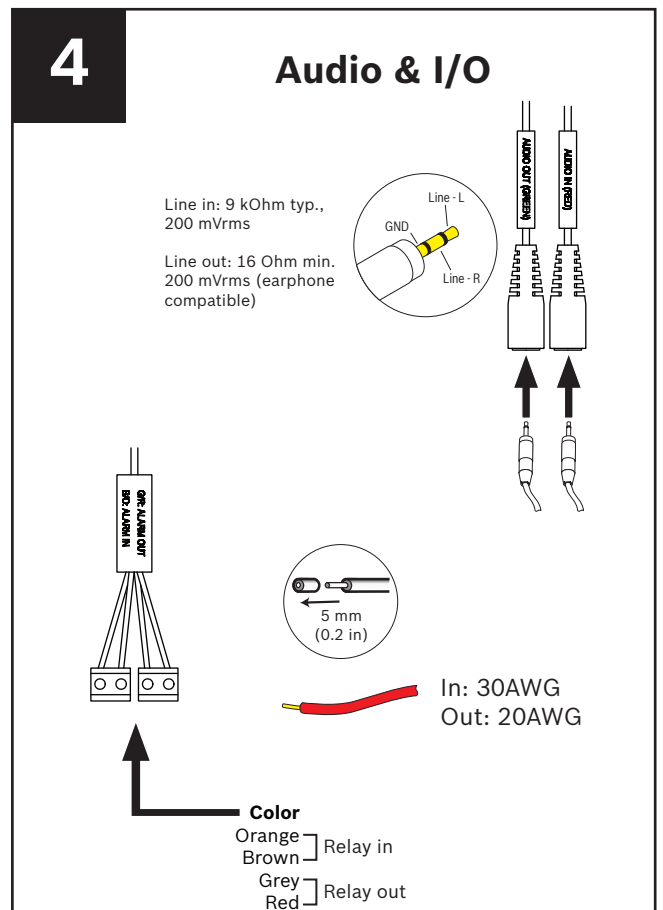

IP Camera 200 Series - Quick Install

NTC-255-PI

This equipment is only to be connected to PoE networks without routing to outside plant

5

TV out

6

Zoom - Focus

7

Bosch Video Client

8

Wizard

Default IP: 192.168.0.1