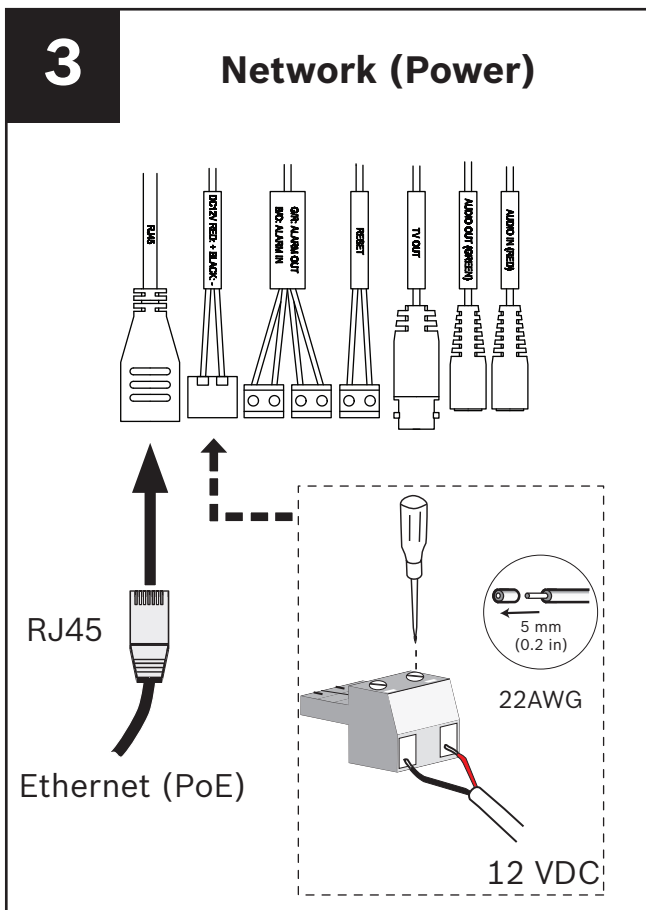

IP Camera 200 Series - Quick Install

NTC-255-PI

This equipment is only to be connected to PoE networks without routing to outside plant

5

TV out

6

Zoom - Focus

7

Bosch Video Client

8

Wizard

Default IP: 192.168.0.1