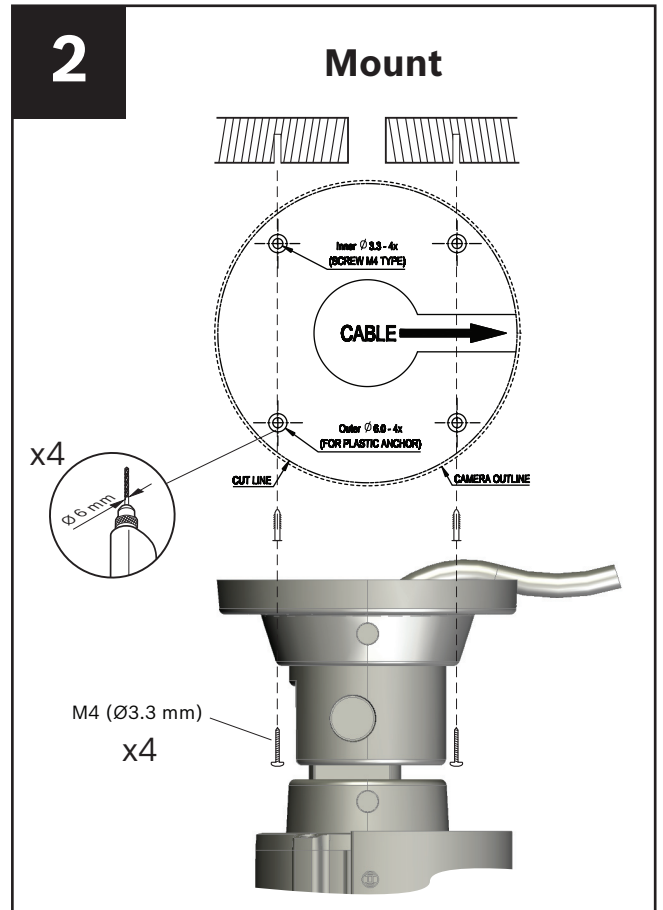

IP Camera 200 Series - Quick Install

NTC-255-PI

This equipment is only to be connected to PoE networks without routing to outside plant

5

TV out

6

Zoom - Focus

7

Bosch Video Client

8

Wizard

Default IP: 192.168.0.1