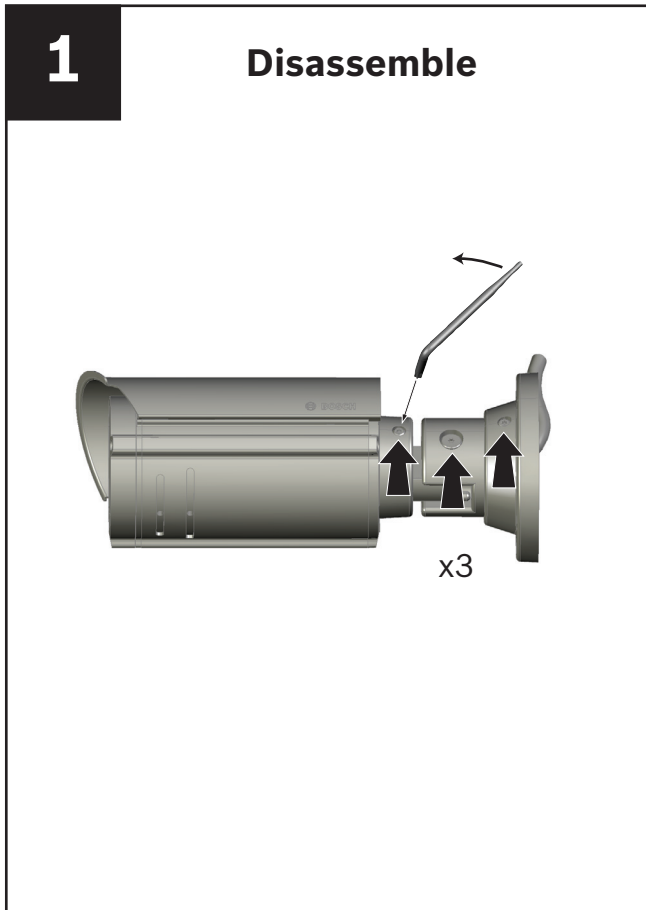

IP Camera 200 Series - Quick Install

NTC-255-PI

This equipment is only to be connected to PoE networks without routing to outside plant

5

TV out

6

Zoom - Focus

7

Bosch Video Client

8

Wizard

Default IP: 192.168.0.1