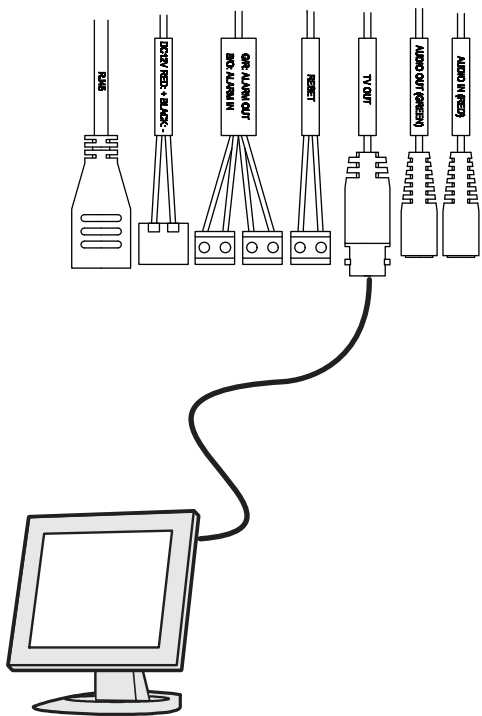

IP Camera 200 Series - Quick Install

NTC-255-PI

This equipment is only to be connected to PoE networks without routing to outside plant

5

TV out

6

Zoom - Focus

7

Bosch Video Client

8

Wizard

Default IP: 192.168.0.1